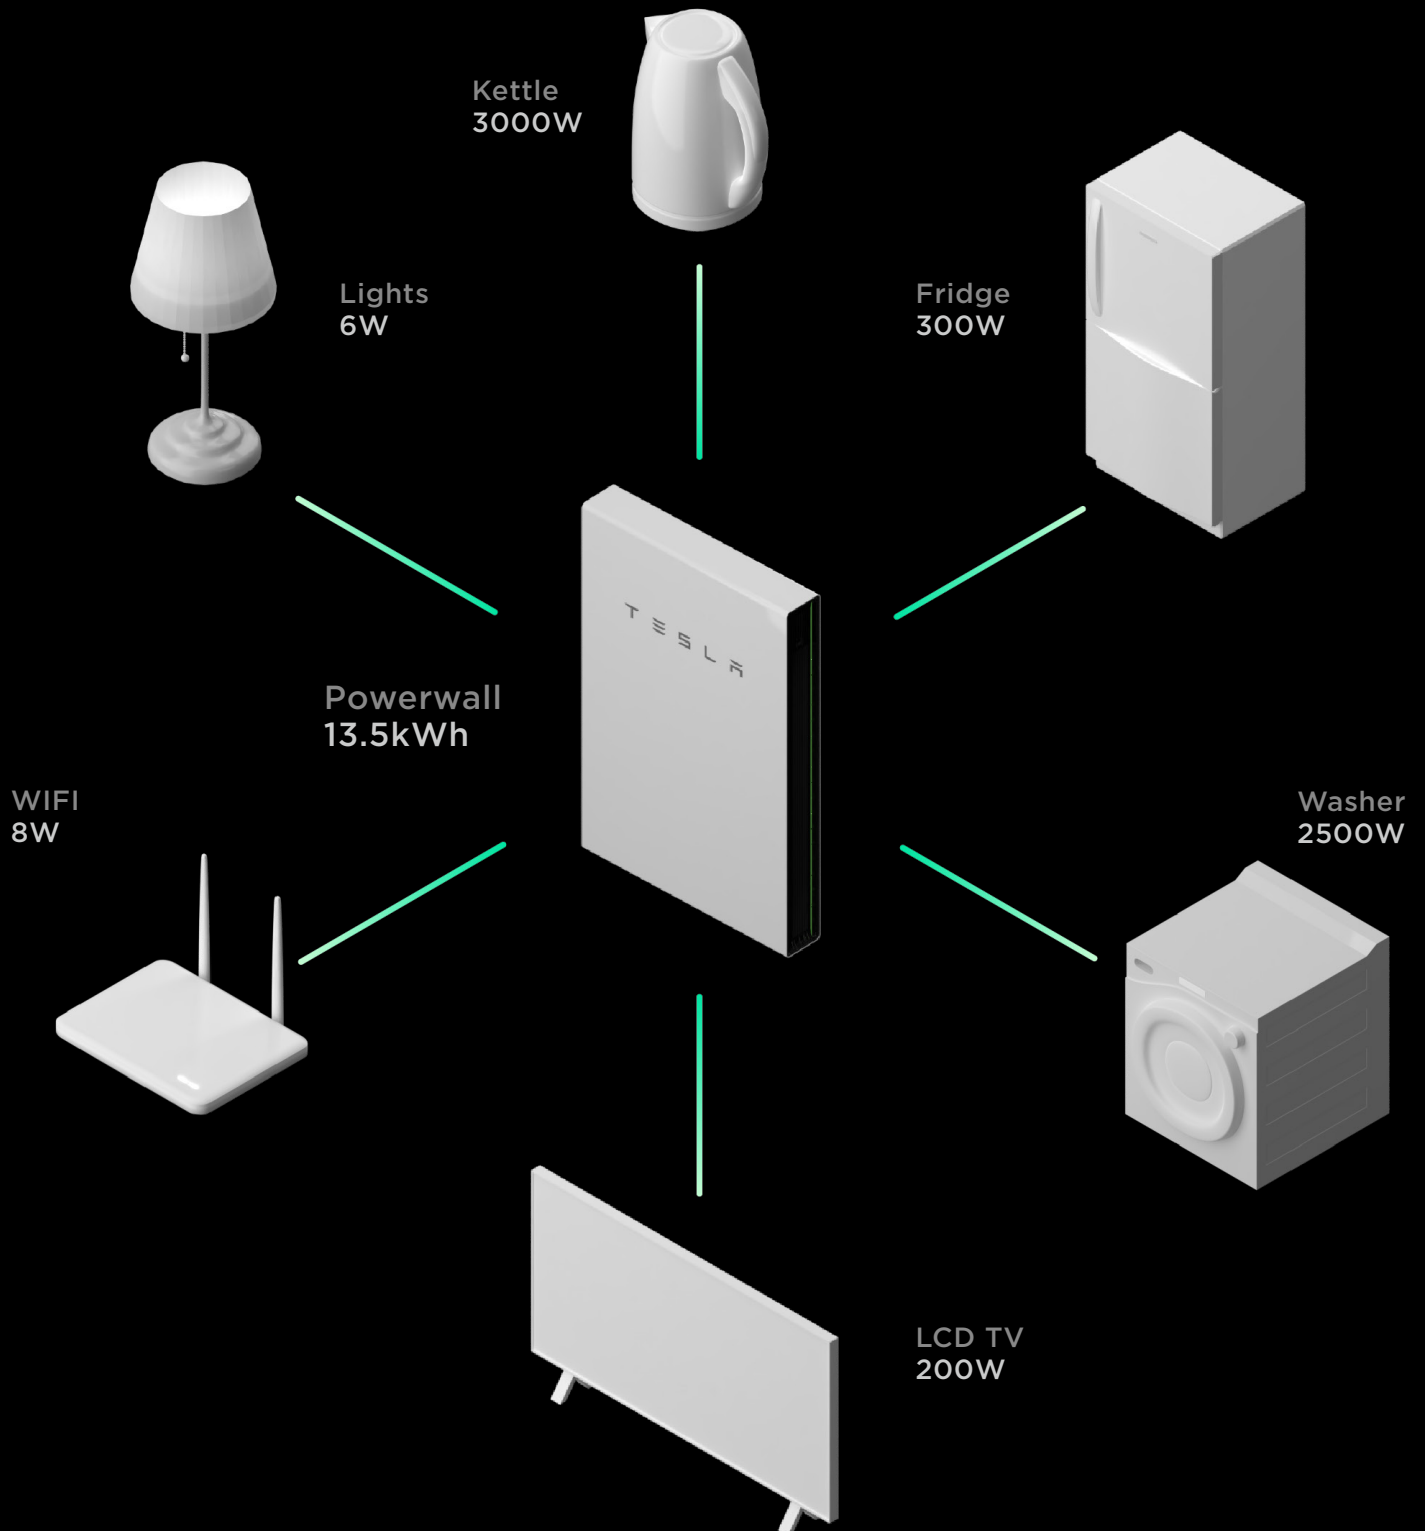

A Battery to Power Everything

Powerwall can detect a power cut, disconnect from the grid and automatically restore power to your home within a fraction of a second.

With Powerwalls 5kW continuous power output, your home or business keeps running with little disruption.