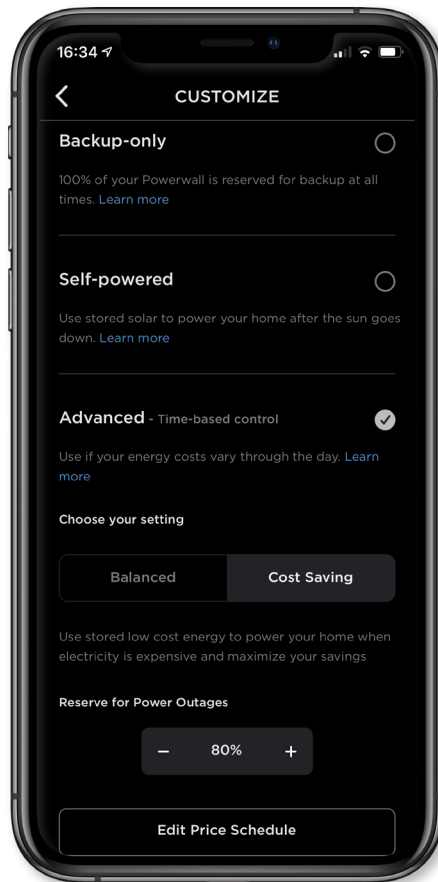

# A Battery to Power Everything

Powerwall can detect a power cut, disconnect from the grid and automatically restore power to your home within a fraction of a second.

With Powerwalls 5kW continuous power output, your home or business keeps running with little disruption.

# 24/7 Mobile Monitoring

## Control your Powerwall and track your energy usage in real time

Plan ahead for every season and watch your energy flow on a daily, weekly or monthly basis.

Manage your features and track your excess energy with instant notifications and easy navigation